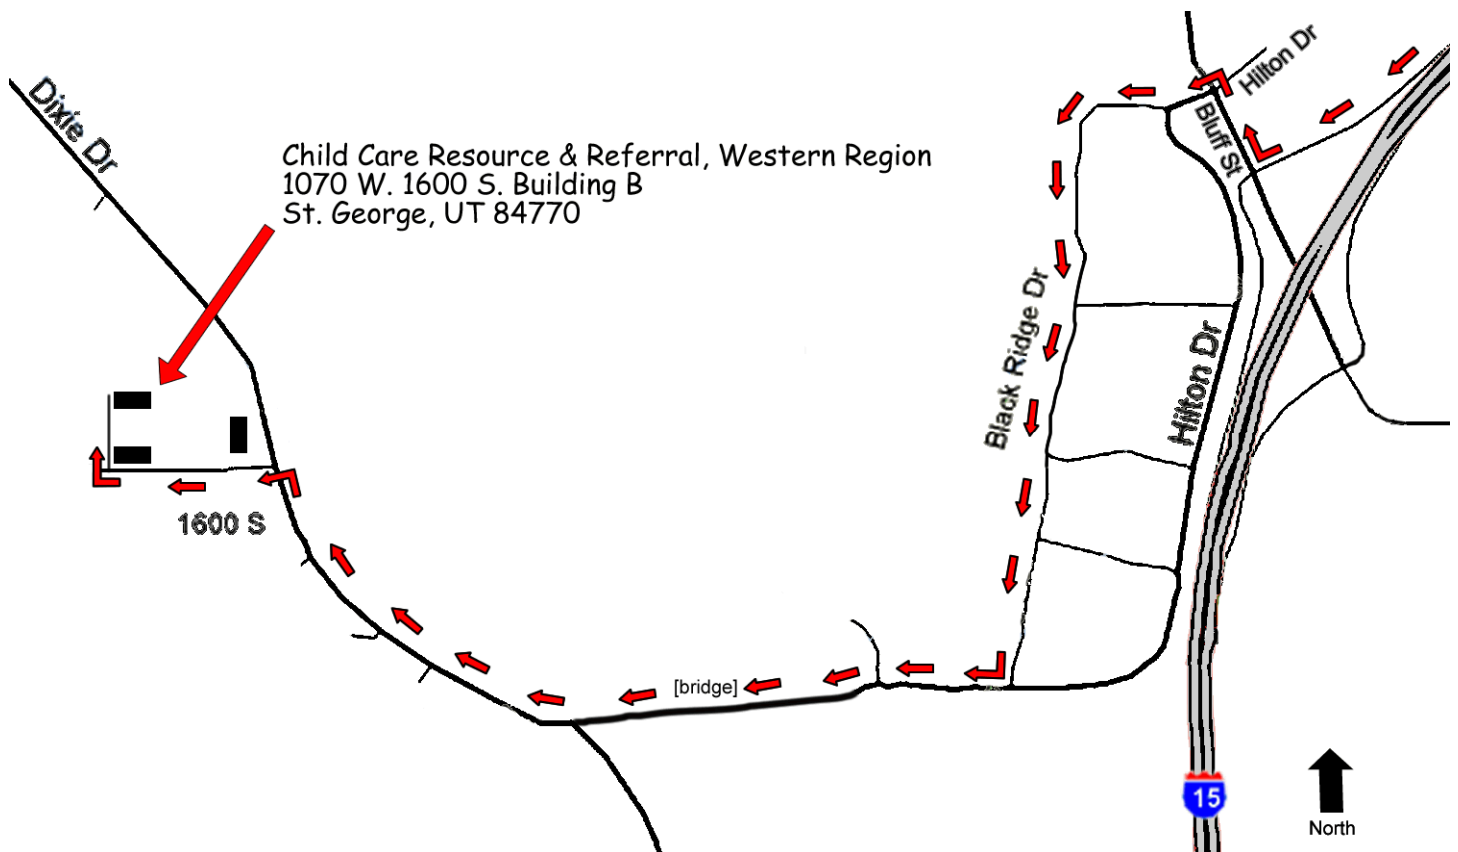

Driving Directions to Child Care Resource & Referral St. George Office

From I-15 (South-bound)

1. Take Exit 6 (Bluff Street). Turn right onto Bluff Street.
2. Immediately get into the left-hand turning lane.
3. Turn left onto Hilton Drive.
4. Go straight (up the hill). The road turns into Black Ridge Drive.
5. Continue on Black Ridge Drive, then at the bottom of the hill, turn right onto Hilton Drive.
6. Continue on Hilton Drive over the bridge. The road turns into Dixie Drive.
7. Pass the Tonaquint Cemetary and Tonaquint Park (on the right-hand side of the road).
8. Turn left onto 1600 South Street. The sign on the corner says "Tonaquint Center".
9. Ours is the third building (in the back) "Five County Association of Governments".